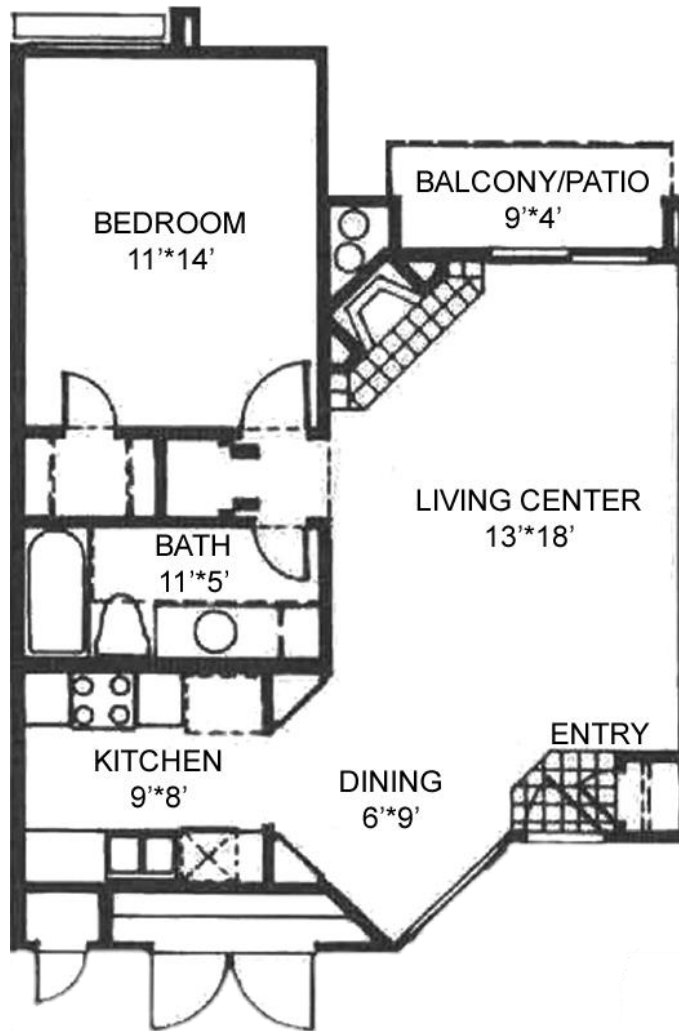

A2 ONE BEDROOM / ONE BATH
695 Sq. Ft.*

* All Square Footage is approximate only.

Hubbard's Ridge

4351 Point Boulevard
Garland, TX 75043

(972) 226-6296

hubbardsridge.com